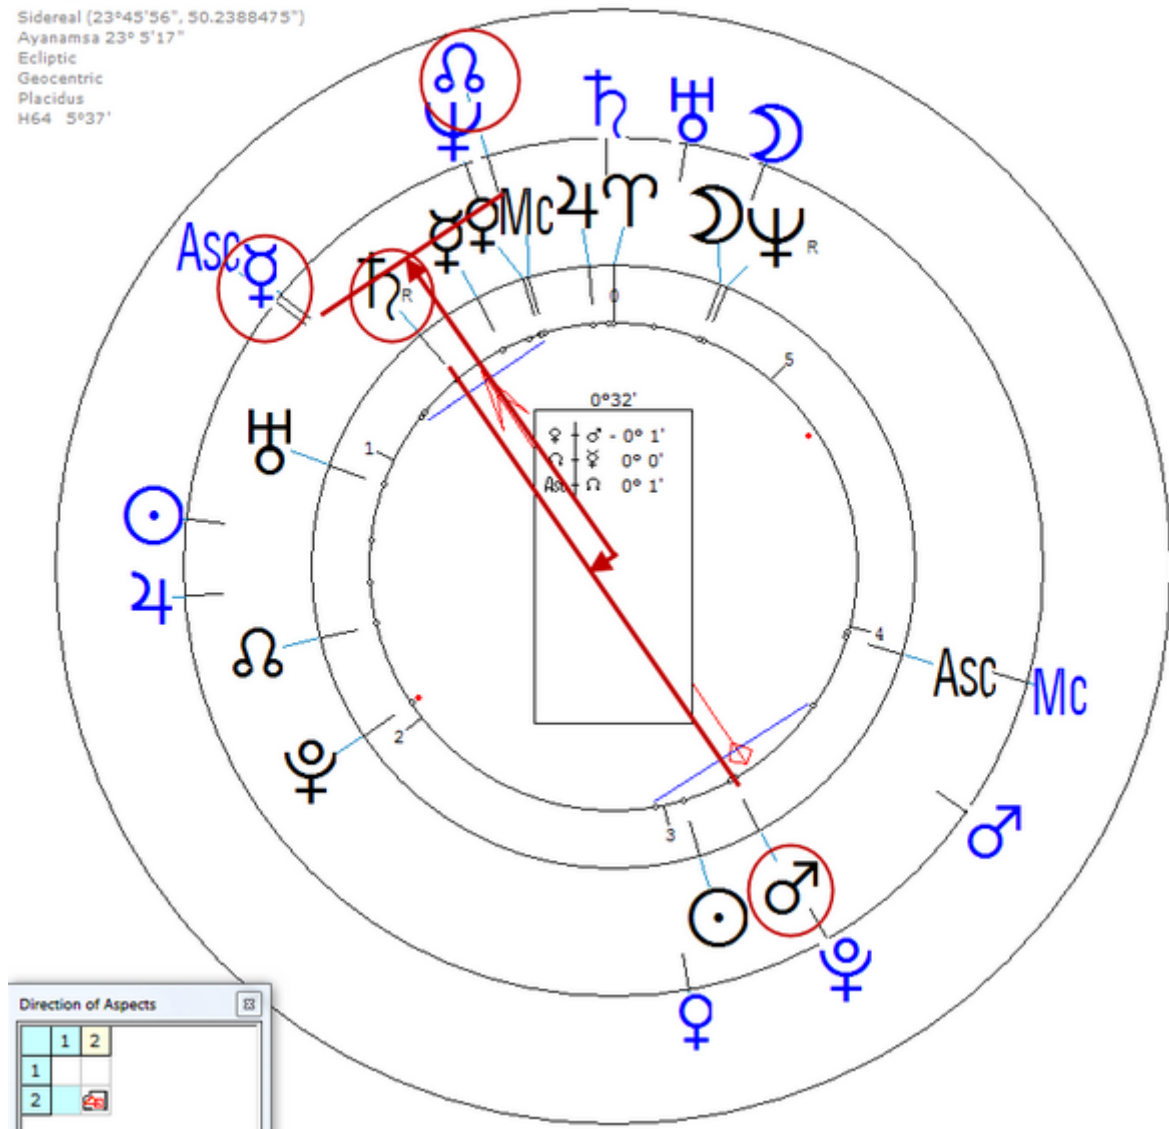

Gaetano, Count of Girgenti

12 January 1846 at 03:30 (= 03:30 AM )Naples, Italy, 40n51, 14e17  
Prince of the Two Sicilies and Count of Girgenti.

[https://www.astro.com/astro-databank/Gaetano,\\_Count\\_of\\_Girgenti](https://www.astro.com/astro-databank/Gaetano,_Count_of_Girgenti)